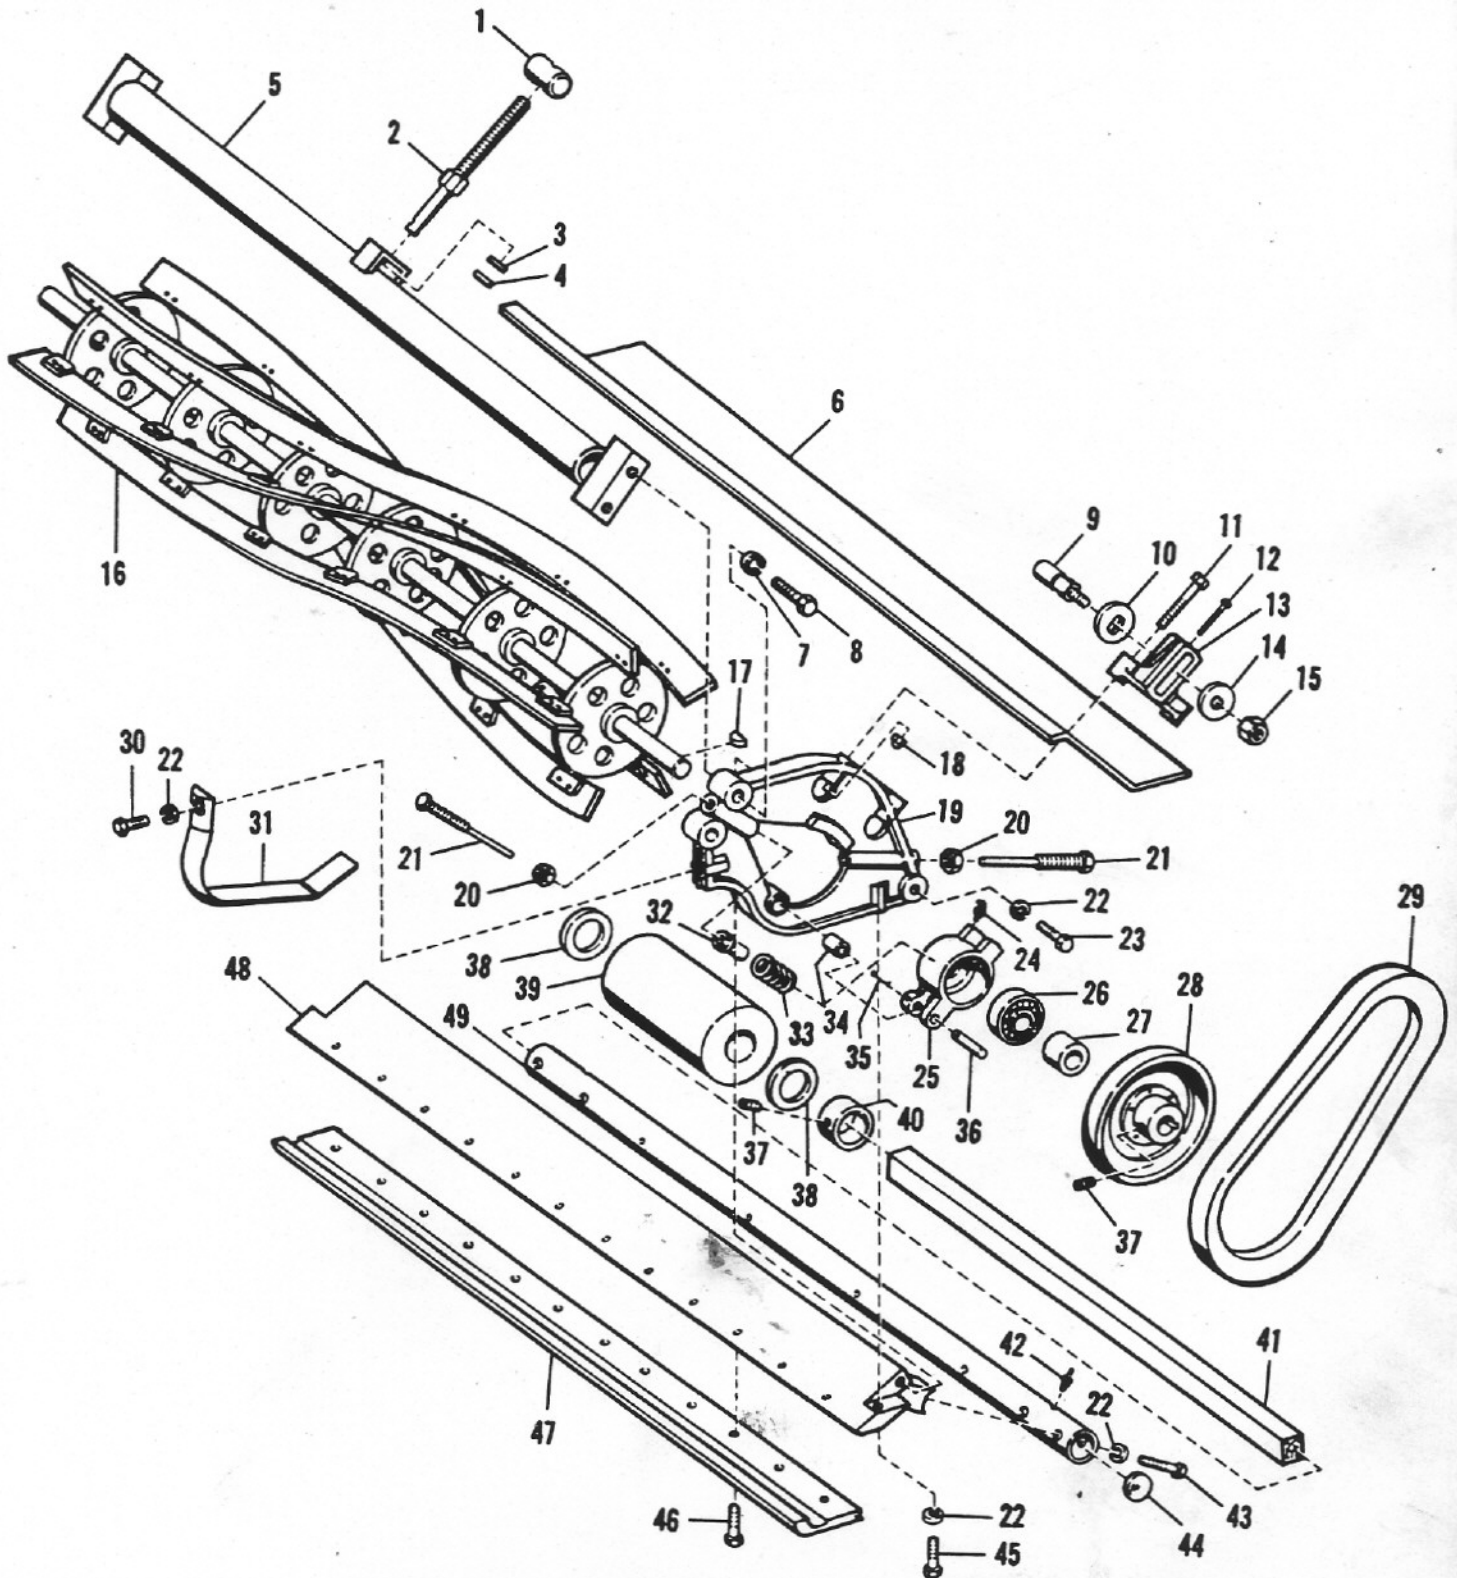

**REEL MOWER**  
Model Nr. MODEL 606  
Effective Date: 5-10-67  
Form Number: PL-102

REEL MOWER

<u>Item No.</u>	<u>Part No.</u>	<u>No. Req'd.</u>	<u>Description</u>
1	12820P1	1	Mower Adjusting Nut
2	12821P1	1	Mower Adjusting Screw
3	120396	1	Washer
4	443148	1	Groove Pin
5	10268A1	1	Long Tie Rod Weldment
6	12800P1	1	Grass Shield
7	120384	4	Lock Washer
8	181700	4	Tie Rod Bolt
9	12806P1	2	Pivot Stud
10	12807P1	2	Thrust Washer
11	180132	4	Bracket Bolt
12	180033	2	Belt Adjusting Bolt
13	12765P1	2	Bracket
14	120390	1	Washer
15	120371	2	Nut
16	10266A1	1	Reel
17	124549	2	#9 Key
18	456004	4	Nut
19	12767P1	2	End Casting
20	124925	8	Nut
21	12784P1	4	Reel Adjusting Screw
22	138542	2	Washer
23	180124	2	Bed Knife Bar Bolt, Long
24	9411027	2	Alemite Fitting
25	12751P1	2	Reel Bearing Housing
26	13890P1	2	Bearing
27	12788P1	2	Pulley Spacer
28	12789P1	2	Pulley
29	13472P1	1	Vee Belt
30	180120	2	Skid Bolt
31	12812P1	2	Skid
32	12811P1	2	Spring Thimble
33	13469P1	2	Spring
34	12785P1	2	Pivot Bushing
35	103375	2	Cotter Pin
36	12786P1	2	Pivot Pin
37	102592	4	Set Screw
38	13908P1	5	Washer
39	12799P1	4	Roller
40	12828P1	2	Set Collar
41	12827P1	1	Grease Filler Stick
42	9411010	2	Alemite
43	180129	2	Roller Bar Bolt
44	13473P1	2	Expansion Plug
45	180122	2	Bed Knife Bar Bolt, Short
46	181561	12	Bed Knife Steel Bolt
47	12790P1	1	Bed Knife Steel, 30"
48	10262A1	1	Bed Knife Bar
49	12809P1	1	Long Roller Bar