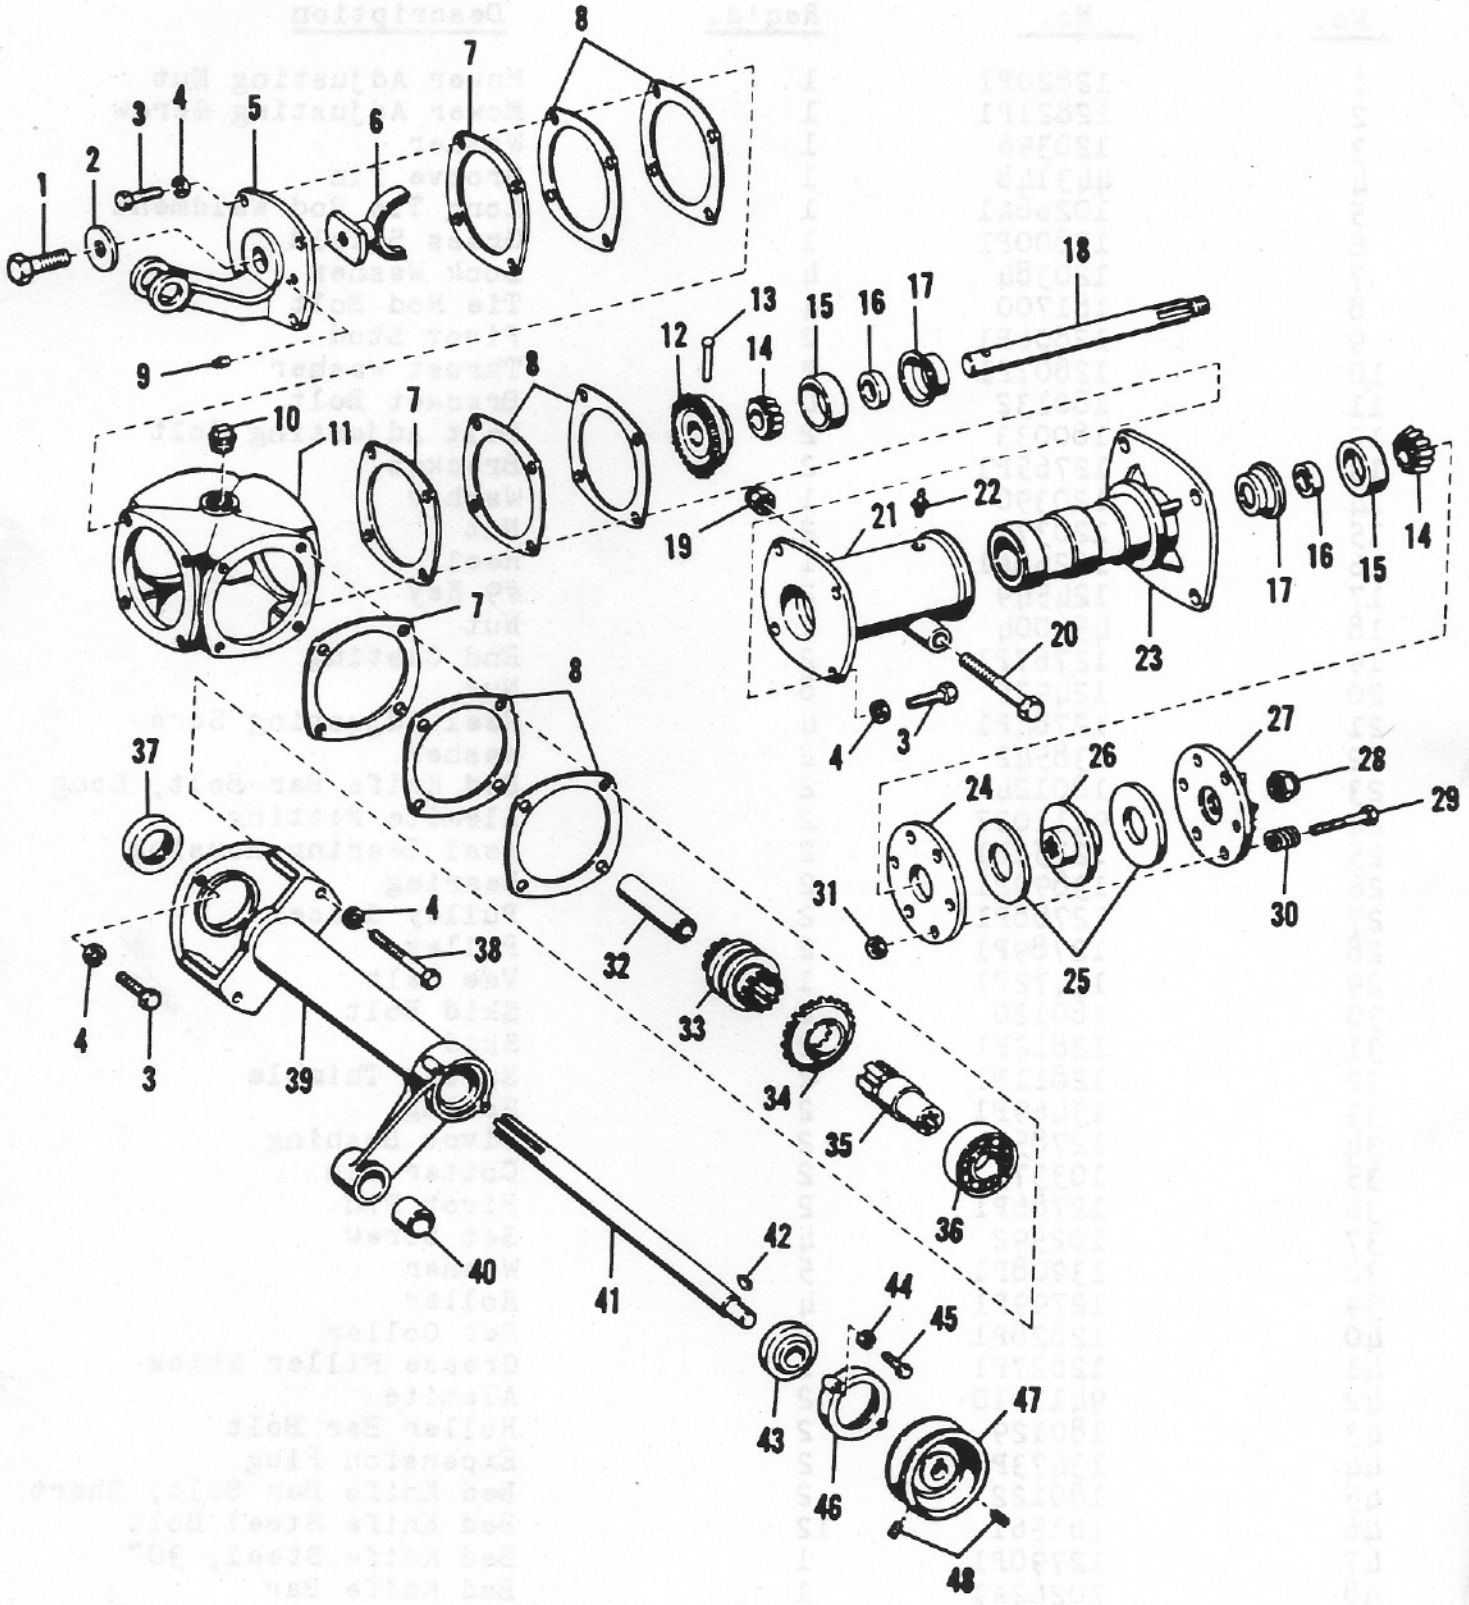

REEL MOWER DRIVE

REEL MOWER DRIVE

<u>Item No.</u>	<u>Part No.</u>	<u>Number Req'd.</u>	<u>Description</u>
1	180175	1	Shifting Fork Bolt
2	120390	1	1/2" Washer
3	180121	12	Gear Housing Bolt, Short
4	138542	16	Washer
5	12760P1	1	Strut
6	12766P1	1	Shifting Fork
7	12491P1	4	Gear Housing Gasket
8	12490P1	7	Gear Housing Shims .005
"	"	"	" " " .020
9	103865	1	Plug
10	13408P1	1	Pipe Plug
11	12759P1	1	Gear Housing
12	12796P1	1	Gear
13	12805P1	1	Rivet
14	13144P1	2	Bearing Cone
15	13143P1	2	Bearing Race
16	13122P1	2	Bearing Seal
17	12550P1	2	Retainer
18	12814P1	1	Drive Shaft
19	435507	1	Nut, Elastic
20	180191	1	Bolt
21	12023P1	1	Swivel Casting
22	9411010	1	Alemite
23	11815P1	1	Drive Shaft Housing
24	12868P1	1	Back Plate
25	12870P1	2	Friction Washer
26	12869P1	1	Drive Plate
27	12867P1	1	Dog Plate
28	13412P1	1	Nut
29	181618	6	Spring Bolt
30	12871P1	6	Spring
31	124920	6	Nut
32	12802P1	1	Cross Tube
33	12794P1	1	Driving Dog
34	12797P1	2	Pinion
35	12795P1	2	Driving Dog
36	13107P1	2	Bearing
37	13586P1	2	Column Oil Seal
38	180137	4	Gear Housing Bolt, Long
39	12763P1	2	Column
40	12808P1	2	Bushing
41	12798P1	2	Cross Shaft
42	124549	2	#9 Key
43	10509A1	2	Bearing
44	120423	4	Washer
45	180020	4	Bearing Cap Screw
46	12764P1	2	Bearing Retainer
47	12757P1	2	Drive Pulley
48	102592	4	Set Screws